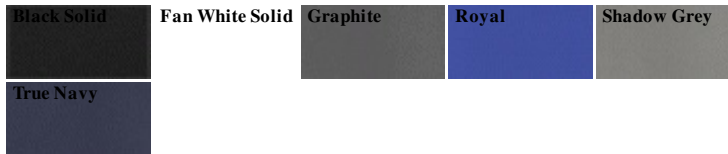

[View link](#)

[E-mail this page](#)

[Create Flyer](#)